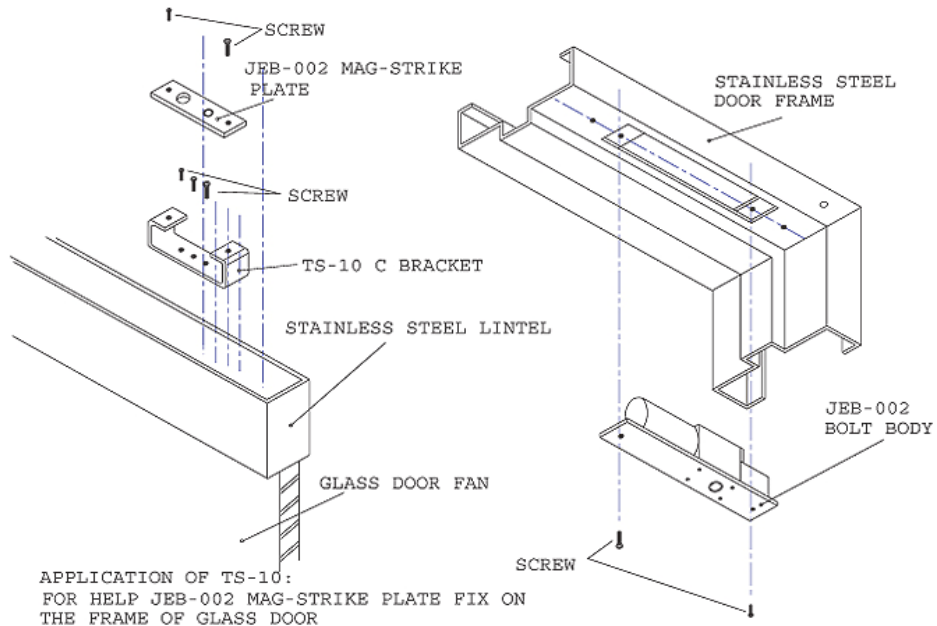

■ UBK-005 BRACKET INSTALLATION INSTRUCTION

■ UBK-005U BRACKET FOR FULL FRAMELESS GLASS DOOR INSTALLATION INSTRUCTION

■ UBK-003 U BRACKET FOR FRAMELESS GLASS DOOR INSTALLATION INSTRUCTION

■ TS-10 C BRACKET INSTALLATION INSTRUCTION

■ TP-01 STAINLESS STEEL COVER INSTALLATION INSTRUCTION