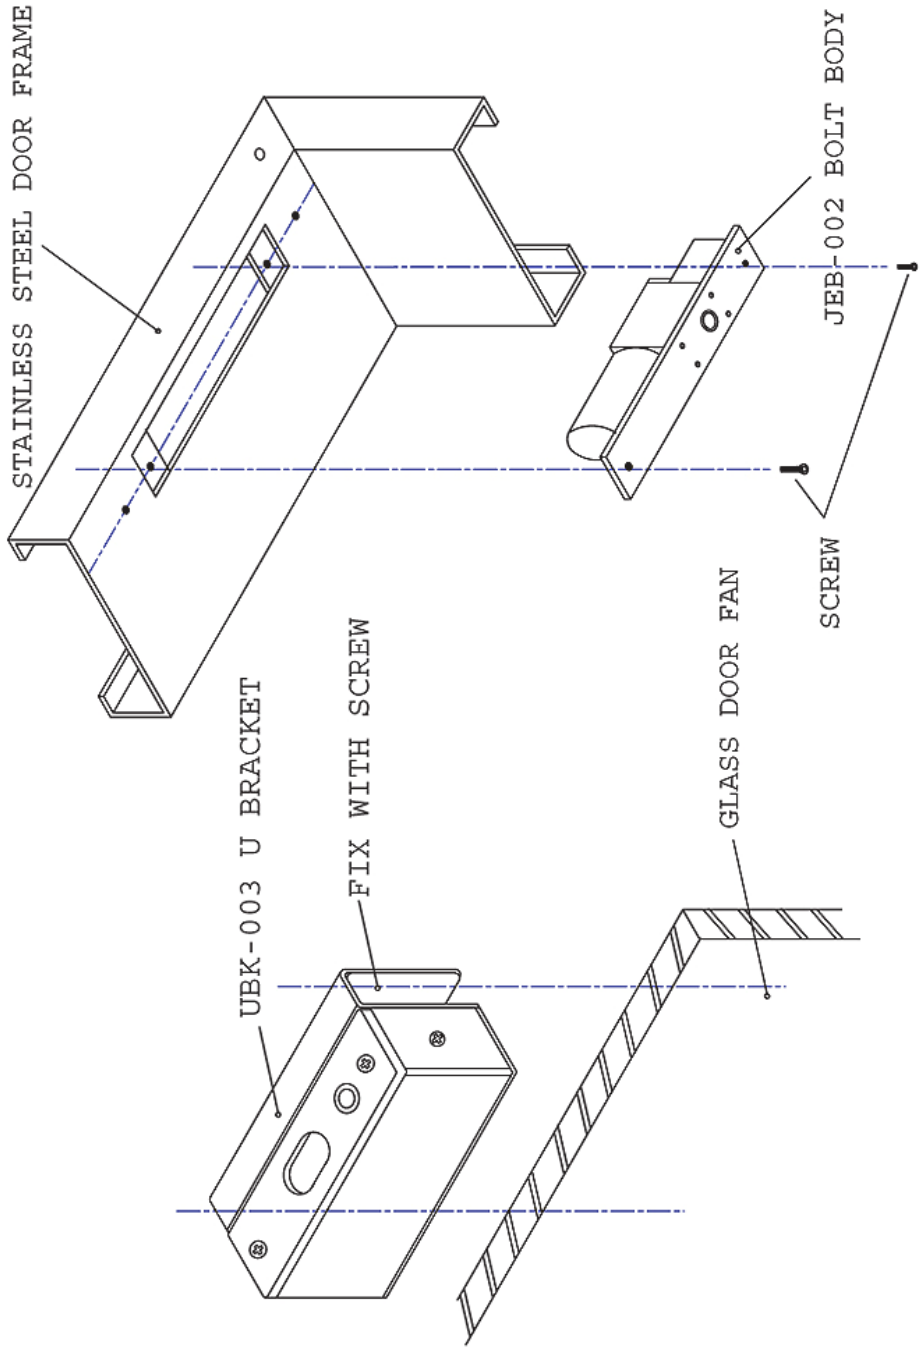

■ UBK-005 BRACKET INSTALLATION INSTRUCTION

■ UBK-005U BRACKET FOR FULL FRAMELESS GLASS DOOR INSTALLATION INSTRUCTION

■ UBK-003 U BRACKET FOR FRAMELESS GLASS DOOR INSTALLATION INSTRUCTION

■ TS-10 C BRACKET INSTALLATION INSTRUCTION

■ TP-01 STAINLESS STEEL COVER INSTALLATION INSTRUCTION